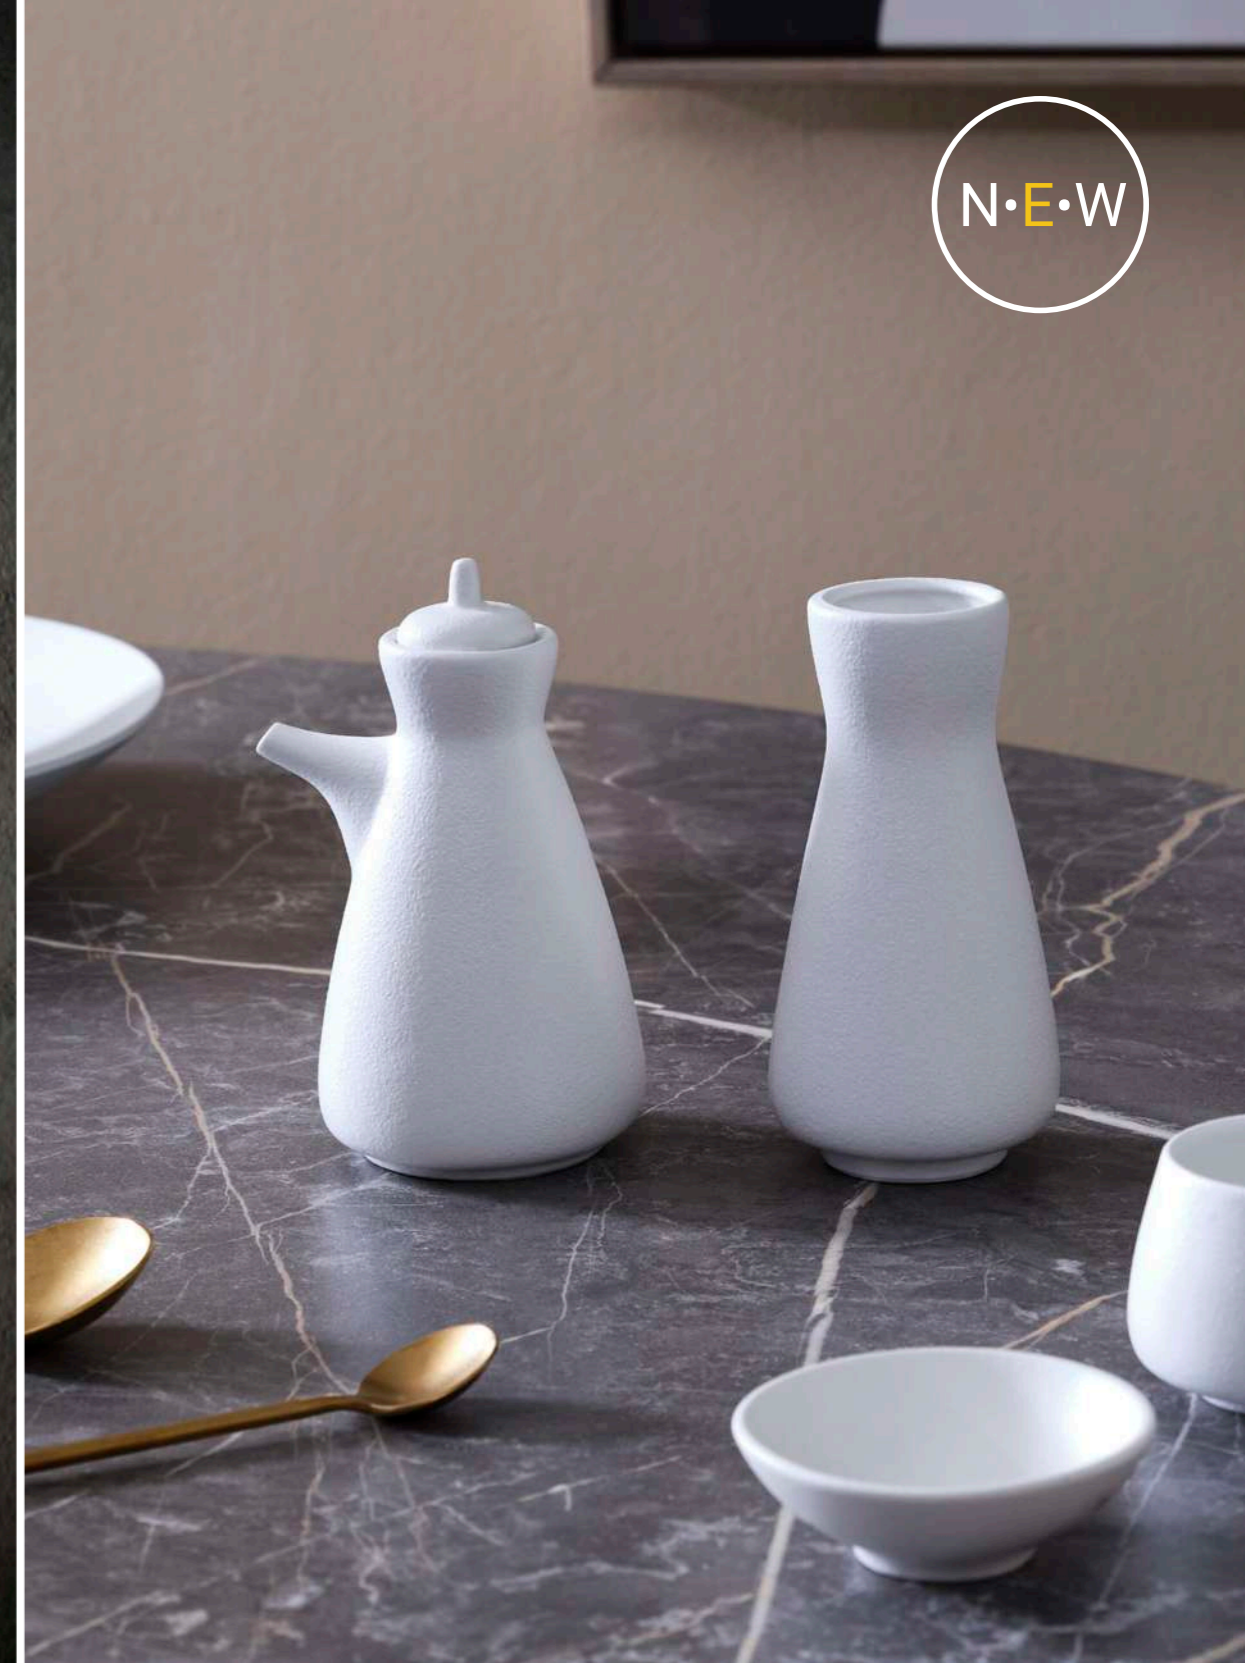

Dusk

Asian inspired

Introducing our Asian-inspired Dusk collection, renowned for its textured surface and satin finish. Each piece of this timeless porcelain tableware is crafted to be scratch-free, durable, and exceptionally hard-wearing.

Dusk showcases creative designs in unique and contemporary shapes, enhancing every dining experience with a touch of sophistication and exclusivity.