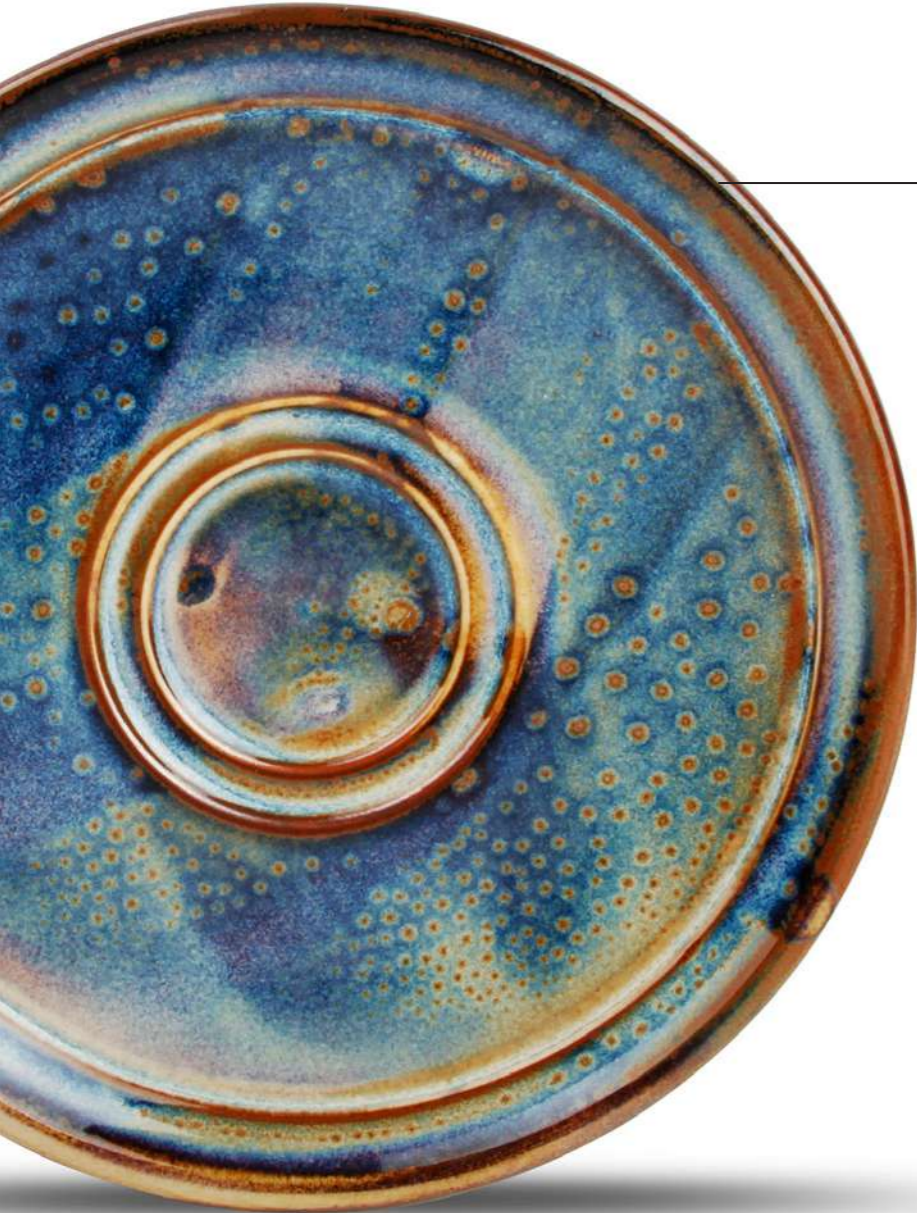

Universal saucer

The universal design ensures that the saucer fits perfectly with the following items: bowl/mocha cup 6,5cl, mocha cup 9cl, cup 19cl, cup 28cl and mug 28cl.

The universal saucer is currently available for ranges: Curvo, Escura, Nova, Grey Ceres, Black Ceres, Usko and Volta. Mix and match as you wish.